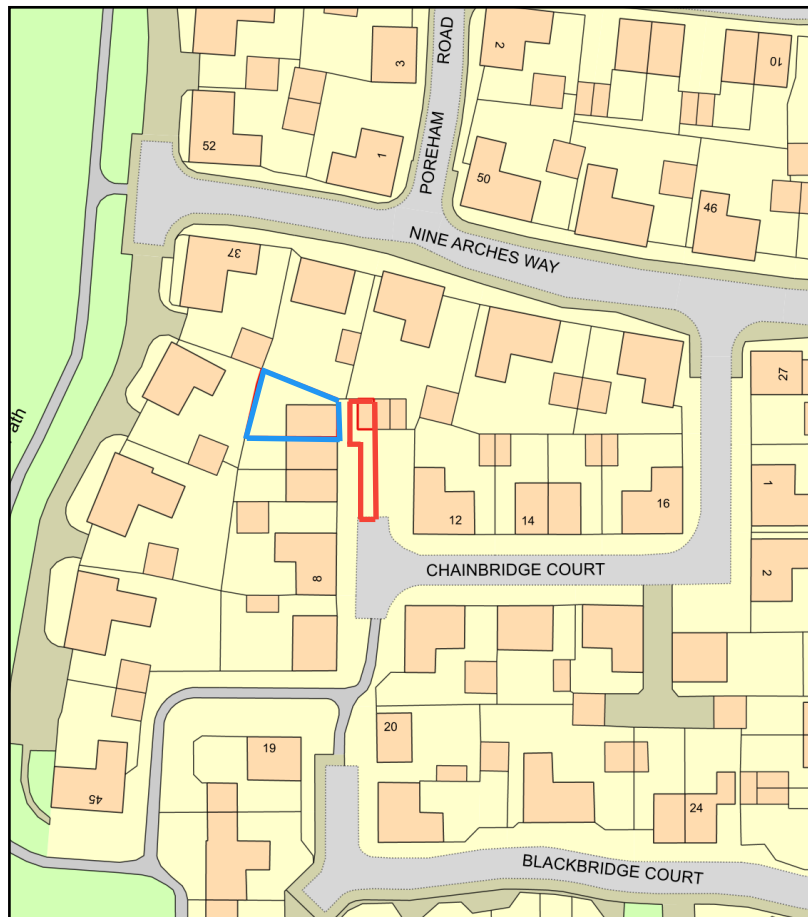

11 Chainbridge Court, Location Plan

Plan Produced for: Nicola Lowe
Date Produced: 21 Dec 2020
Plan Reference Number: TQRQM20356120632519
Scale: 1:1250 @ A4